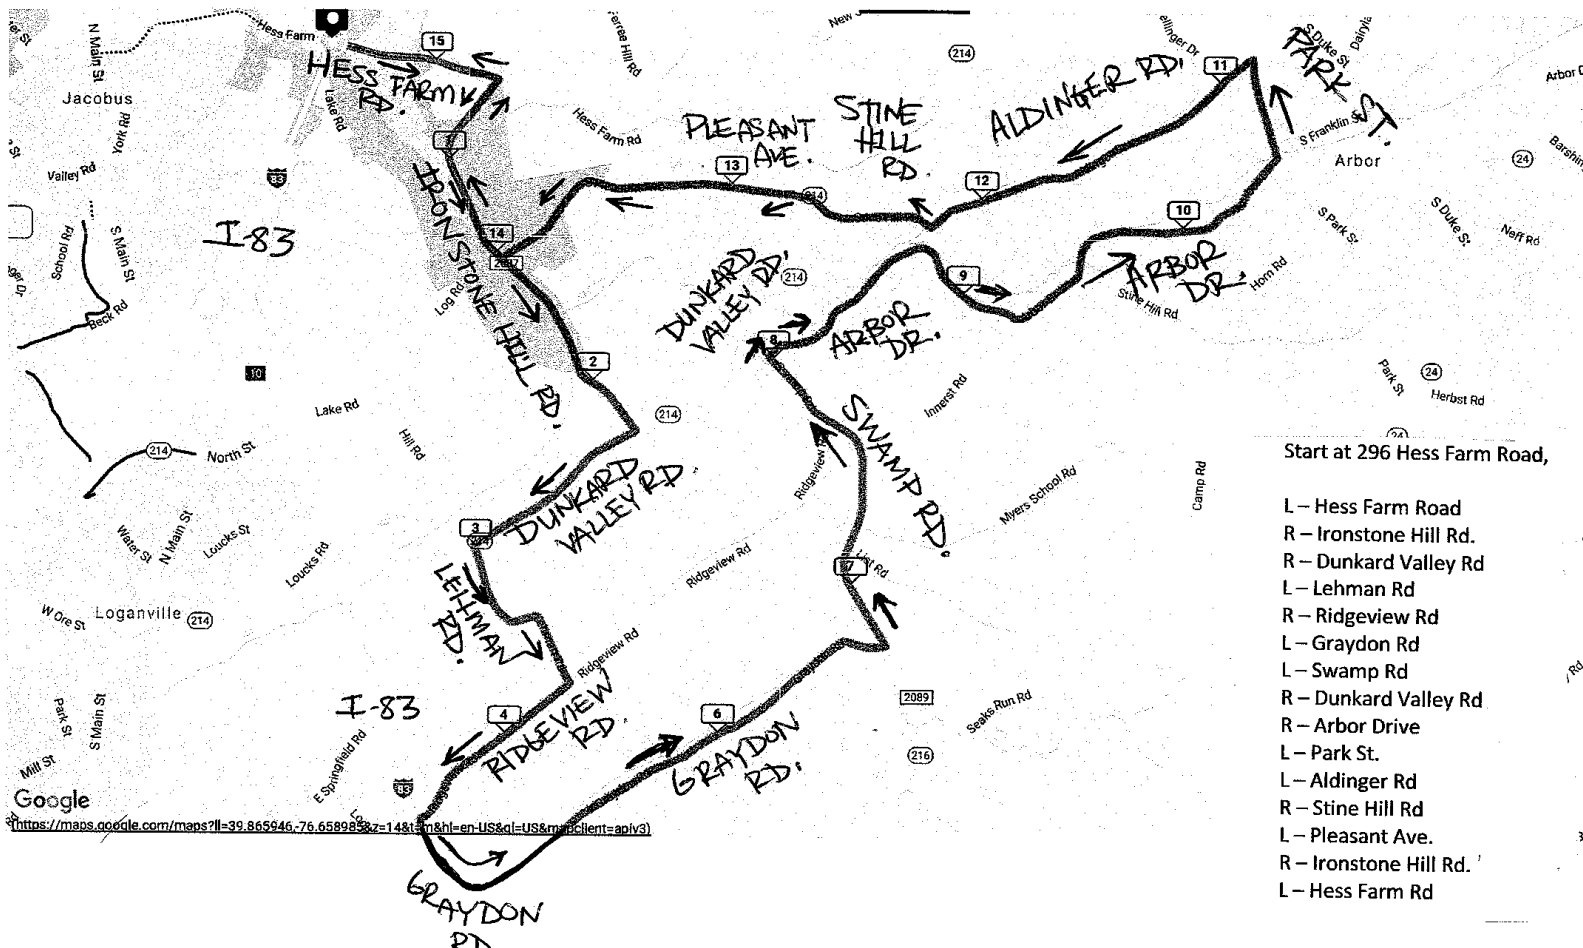

# YWCA York, PA Y-Tri Bicycle Course

Start/Finish: 296 Hess Farm Rd., York, PA, 17403 (York Water Co. venue)

Start at 296 Hess Farm Road,

- L – Hess Farm Road
- R – Ironstone Hill Rd.
- R – Dunkard Valley Rd
- L – Lehman Rd
- R – Ridgeview Rd
- L – Graydon Rd
- L – Swamp Rd
- R – Dunkard Valley Rd
- R – Arbor Drive
- L – Park St.
- L – Aldinger Rd
- R – Stine Hill Rd
- L – Pleasant Ave.
- R – Ironstone Hill Rd.
- L – Hess Farm Rd